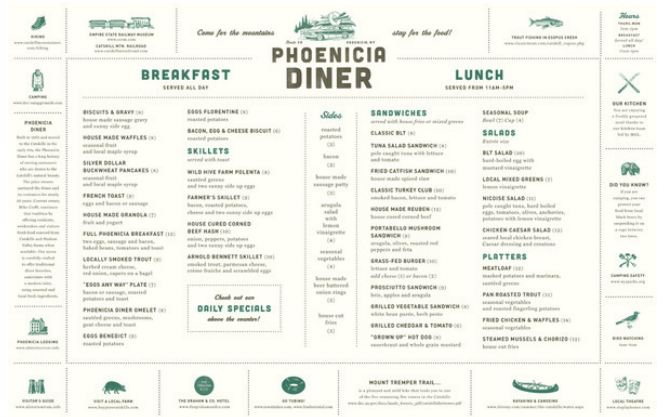

moodboard

menus

VINO BLANCO

Huvin White wine

Argentina	
Nicolas Catena «Catenas» Chardonnay 2011	450,-
Nicolas Catena «Catenas Alta» Chardonnay 2009	1250,-
Tropiche Sauvignon Blanc 2011	395,-
Tropiche Zaphy Chardonnay 2011	415,-
Colomé Torrontés 2011	450,-
Chile	
Cono sur Riesling Reserva	438,-
Mafelic «Corrallo» Sauvignon Blanc 2010	420,-
Leyda Chardonnay Reserva 2010	420,-
Leyda «Nebinox» Riesling 2008	480,-
Montes Sauvignon Blanc Classic 2008	420,-
Nimbus Estate Gewürztraminer 2011	465,-
Willam Favre Espino Chardonnay 2011	620,-
Uruguay	
«Rio de los Paparotes» Torrontés Pissano Family Vineyards 2010	480,-

NOW SERVING BRUNCH

Saturday & Sunday

SAMPLE MENU

WOOD OVEN POACHED EGGS w. garlic white shrimp, san marzano, toasted garlic, butterbeans, thyme and toast

BREAKFAST PIZZA w. fingerling potatoes, baked eggs, smoky bacon, gruyere and farm herbs

PAN FRIED Brioche w. cranberry maple syrup, toasted pecans and fresh cream

No 246

129 E PONCE DE LEON AVE DECATUR 30330
678 389 8246 / #NO246.COM