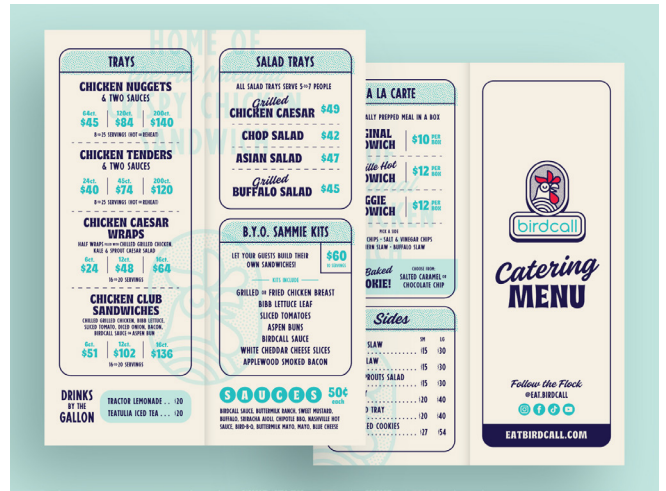

moodboard

menus